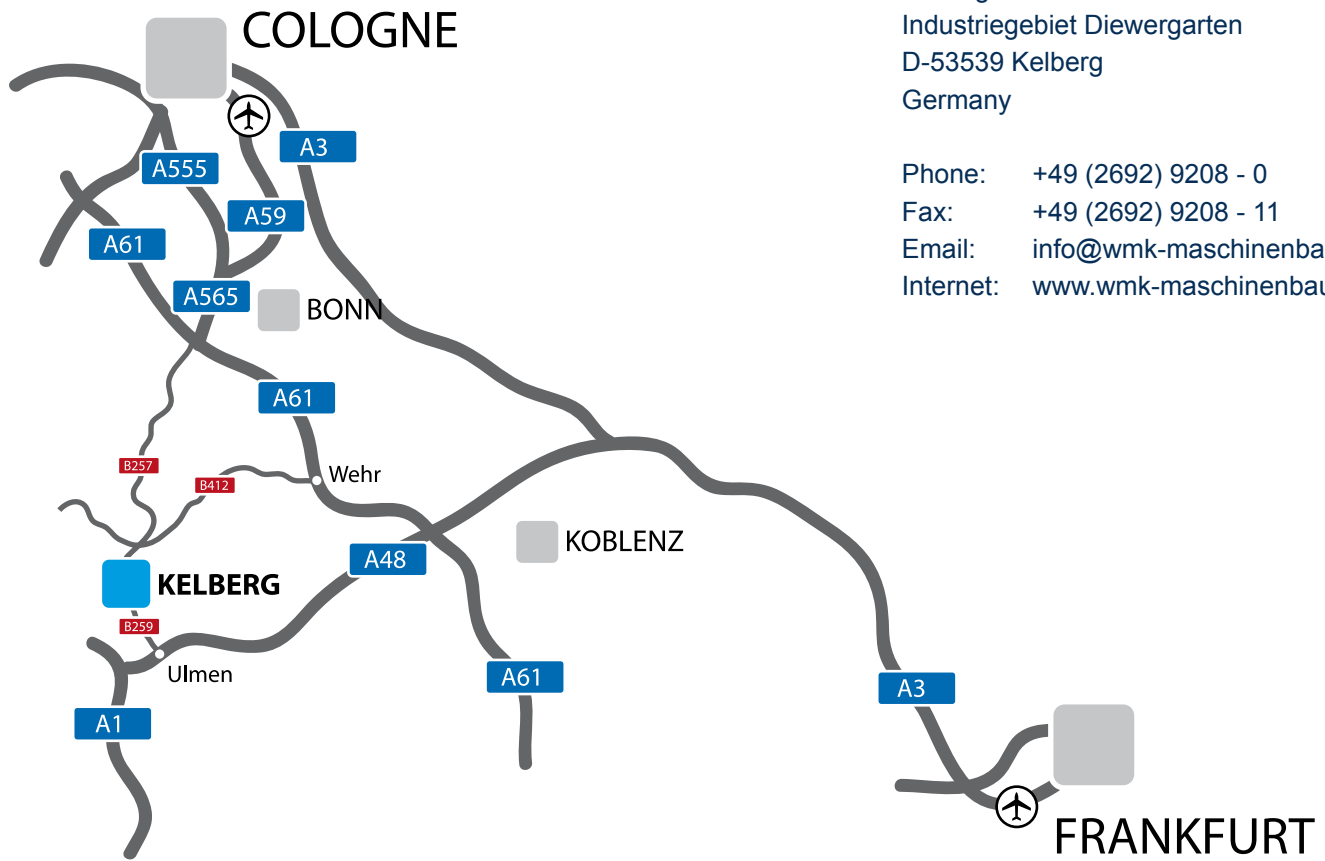

Wagner Maschinenbau

R. Wagner GmbH
Industriegebiet Diewergarten
D-53539 Kelberg
Germany

Phone: +49 (2692) 9208 - 0

Fax: +49 (2692) 9208 - 11

Email: info@wmk-maschinenbau.de

Internet: www.wmk-maschinenbau.de

By Airplane

You can reach us via the airports Cologne/Bonn or Frankfurt and from there by car.

By Car

From direction Frankfurt/Koblenz

From Frankfurt 'Rhein-Main' Airport get onto freeway A3 (direction Wiesbaden, Cologne) until you reach interchange Dernbach. There turn onto A48 in direction Koblenz, Trier. After approx. 60km on A48 turn at the exit Ulmen (#2) onto B259 in direction Nürburgring. After approx. 10km you reach Kelberg. At the roundabout turn right into Mayener Strasse. After 50m you will see the premises of Wagner with visitor parking on your left-hand side.

From direction Cologne/Bonn

From Cologne/Bonn 'Konrad-Adenauer' Airport get onto freeway A59 (direction Bonn) until you reach interchange Bonn-Beuel. There keep right and merge onto A565. At the interchange Meckenheim turn onto A61 in direction Koblenz until you reach exit Wehr (#33). Follow B412 in direction Nürburgring. At the Nürburgring-Fahrsicherheitszentrum (center for driving safety) turn left in direction Kelberg. In Muellenbach turn onto B257. When you reach Kelberg, turn right at the roundabout into Mayener Strasse. After 50m you will see the premises of Wagner with visitor parking on your left-hand side.